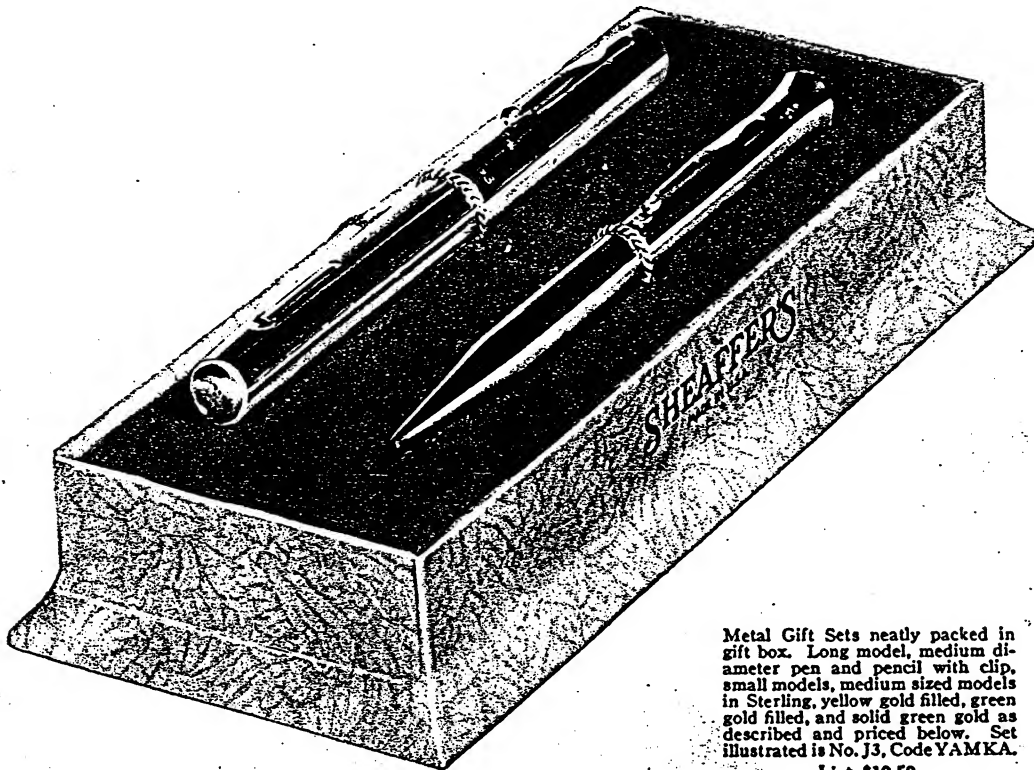

Metal Gift Sets neatly packed in gift box. Long model, medium diameter pen and pencil with clip, small models, medium sized models in Sterling, yellow gold filled, green gold filled, and solid green gold as described and priced below. Set illustrated is No. J3, Code YAMKA.
List $10.50.

STERLING SILVER				Set No.	Code	Description	Price, Complete
KM3	YANKA	Small diameter Sterling Pen and Pencil	$ 8.00	HM11	YITAX	Small diameter green gold filled Pen and Pencil	$14.50
KM7	YAPOG	Small diameter Sterling Pen and Pencil hand engraved	13.00	H3	YIMAC	Long model green gold filled Pen and Pencil	11.00
K3	YARIM	Long model Sterling Pen and Pencil	9.50	H6	YGANA	Small diameter long model green gold filled Pen and Pencil	12.00
K7	YASAX	Long model Sterling Pen and Pencil, hand engraved	15.00	H11	YGBOK	Small diameter long model green gold filled Pen and Pencil	16.00
YELLOW GOLD FILLED							
J3	YAMKA	Long model yellow gold filled Pen and Pencil	$10.50	D3	YGCPL	Solid green gold Pen and Pencil	$52.00
JM3	YATBA	Small diameter yellow gold filled Pen and Pencil	9.00	TDM3	YGDQM	Solid green gold Pen and Pencil	30.00
				DM3	YGCAT	Small diameter solid green gold Pen and Pencil	37.00
GREEN GOLD FILLED							
THM3	YIRIB	Small model thin green gold filled	$ 8.50	D9	YGERN	Small diameter solid green gold Pen and Pencil	57.00
THM9	YINAJ	Small diameter thin green gold filled Pen and Pencil	9.50	TDM9	YGHSO	Small diameter solid green gold Pen and Pencil	32.00
THM13	YITWT	Small diameter green gold filled Pen and Pencil	11.00	D11	YGJTP	Small diameter long model solid green gold Pen and Pencil	57.00
TH3	YIMBT	Small diameter long model green gold filled Pen and Pencil	10.00	TDM11	YGKUQ	Small diameter solid green gold Pen and Pencil	32.00
TH9	YINON	Small diameter long model green gold filled Pen and Pencil	11.00				
HM3	YIPBO	Small diameter green gold filled Pen and Pencil	9.50	LH3	YGLVR	Lifetime® fountain-pen with 14K gold fittings and gold filled pencil	$20.00
HM6	YIRSA	Small diameter green gold filled Pen and Pencil	10.50	LD3	YGMWS	Lifetime® fountain-pen with 14K solid gold fittings and 14K solid gold pencil	57.00